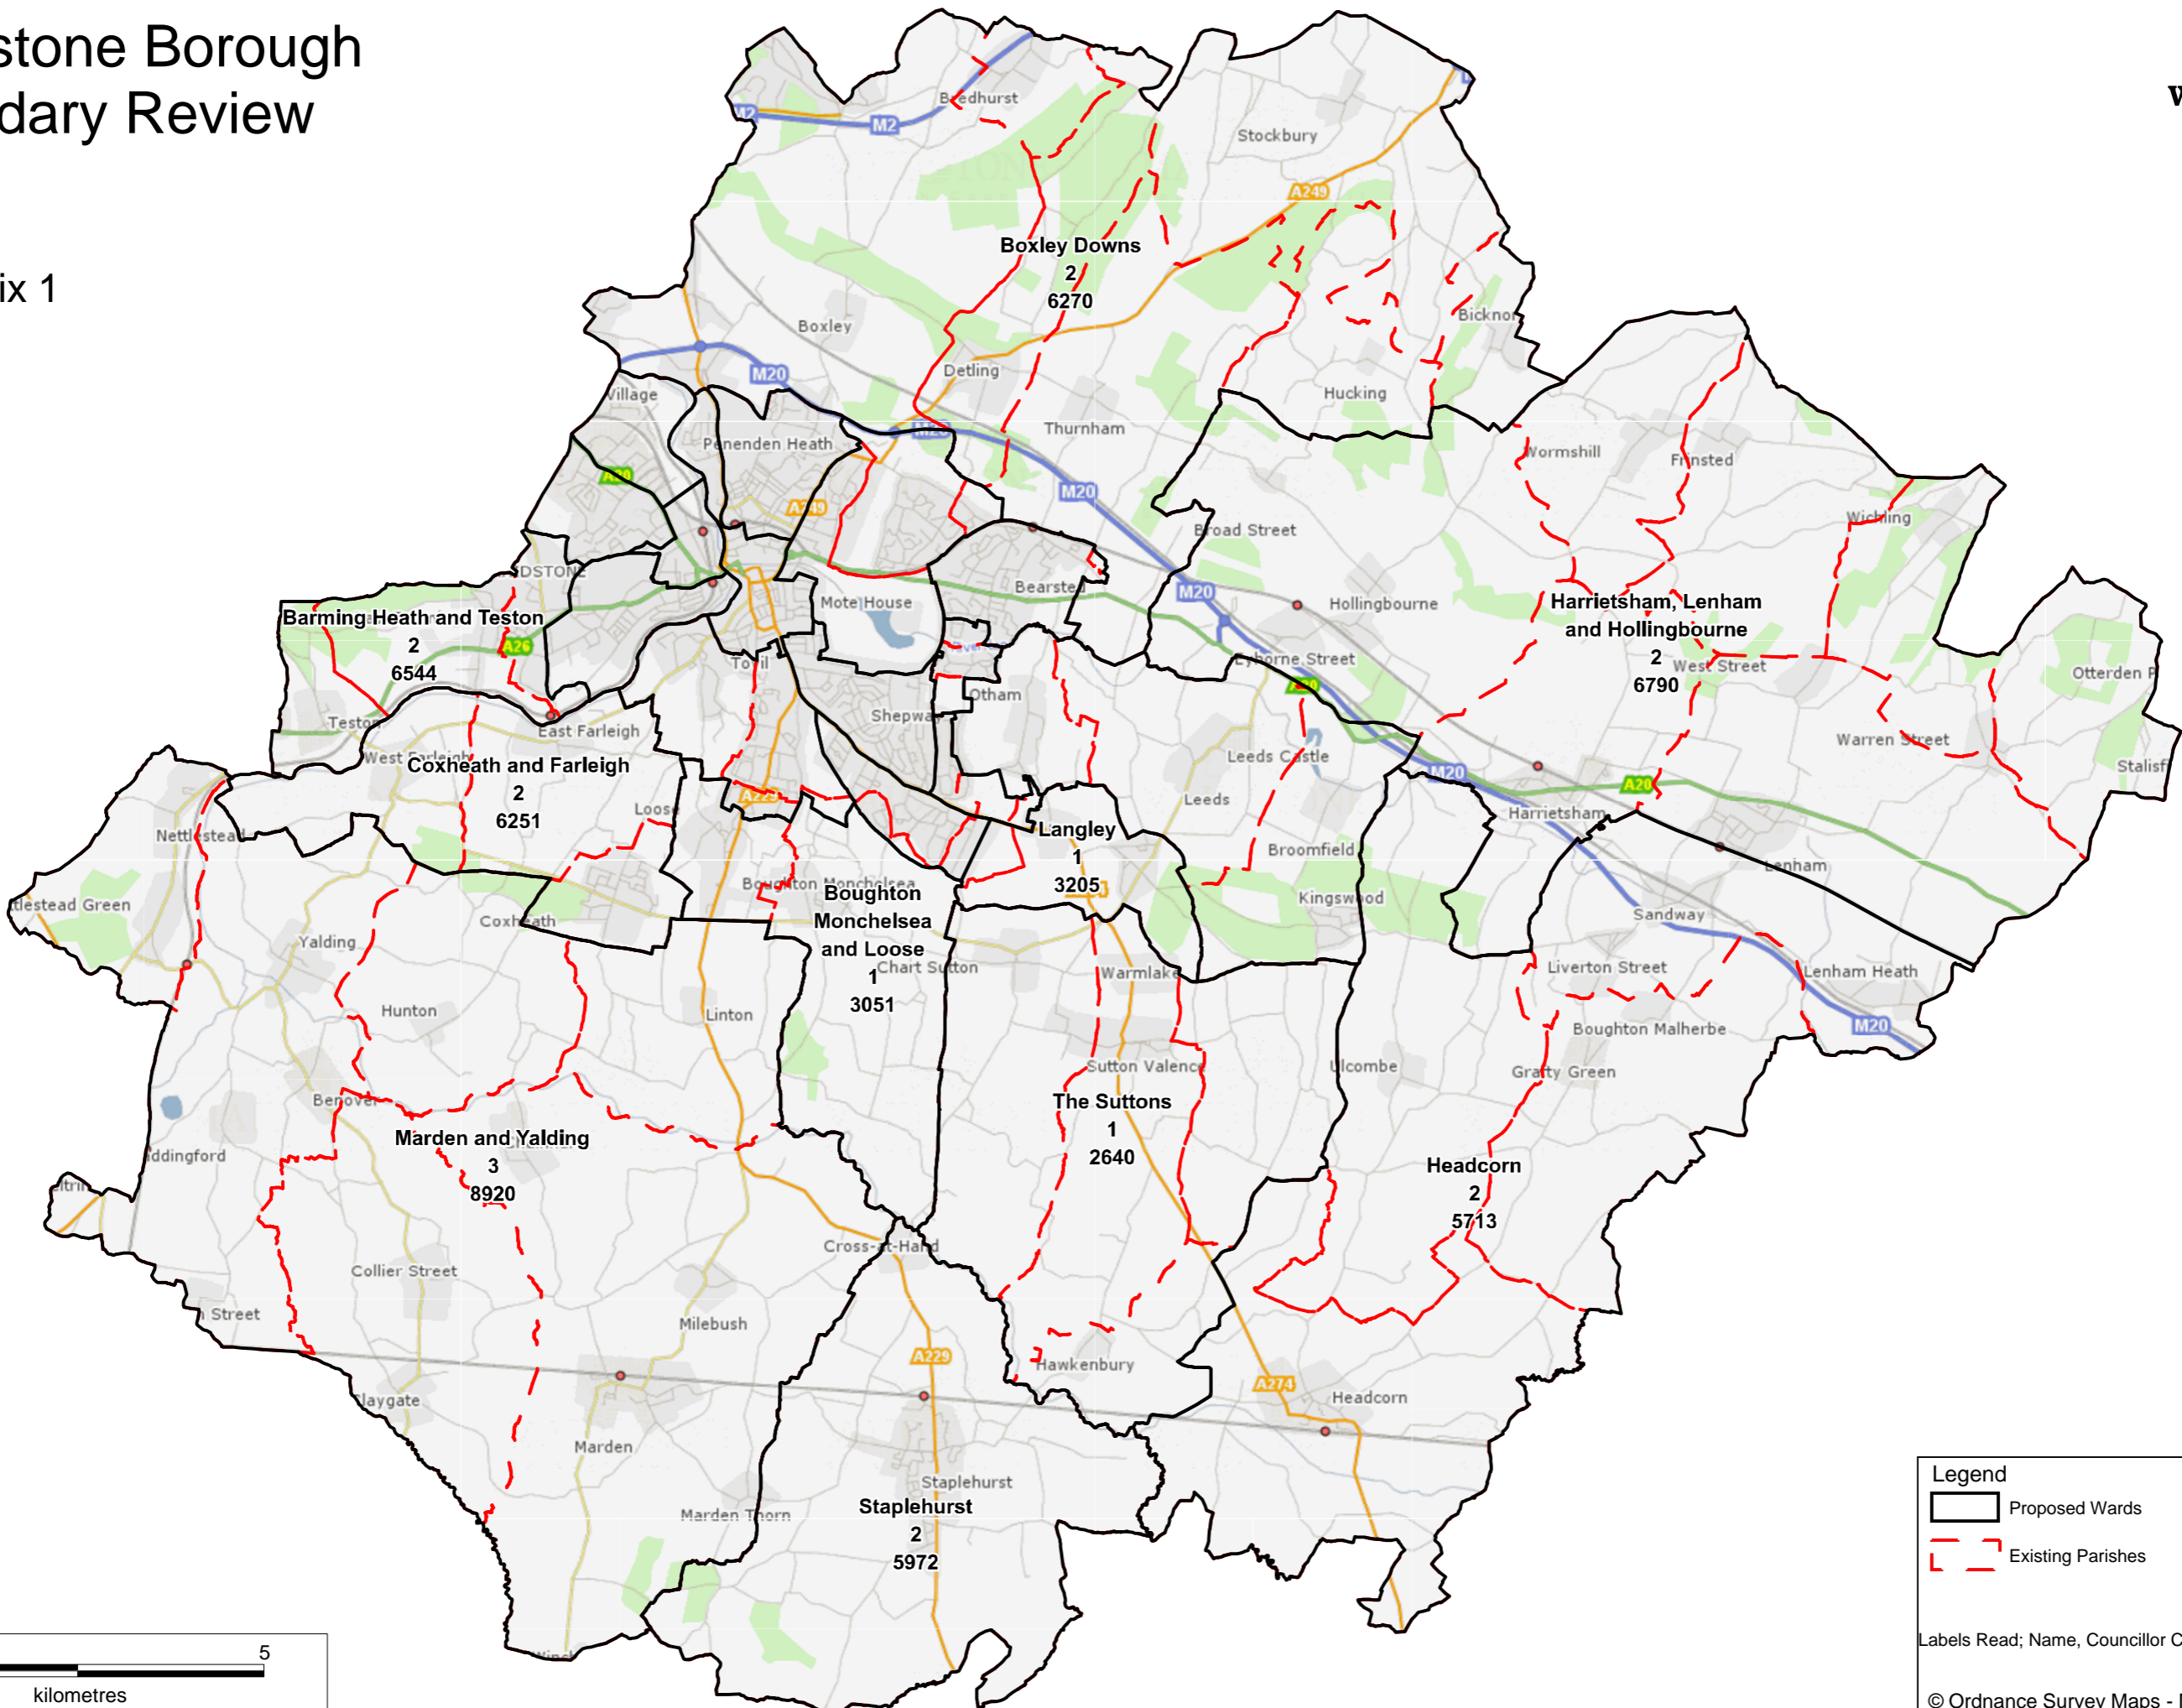

Maidstone Borough Boundary Review Rural

Appendix 1

Legend

- Proposed Wards
- Existing Parishes

Labels Read; Name, Councillor Count, Electorate Count

© Ordnance Survey Maps - Maidstone
Borough Council Licence No. 100019636, 2022